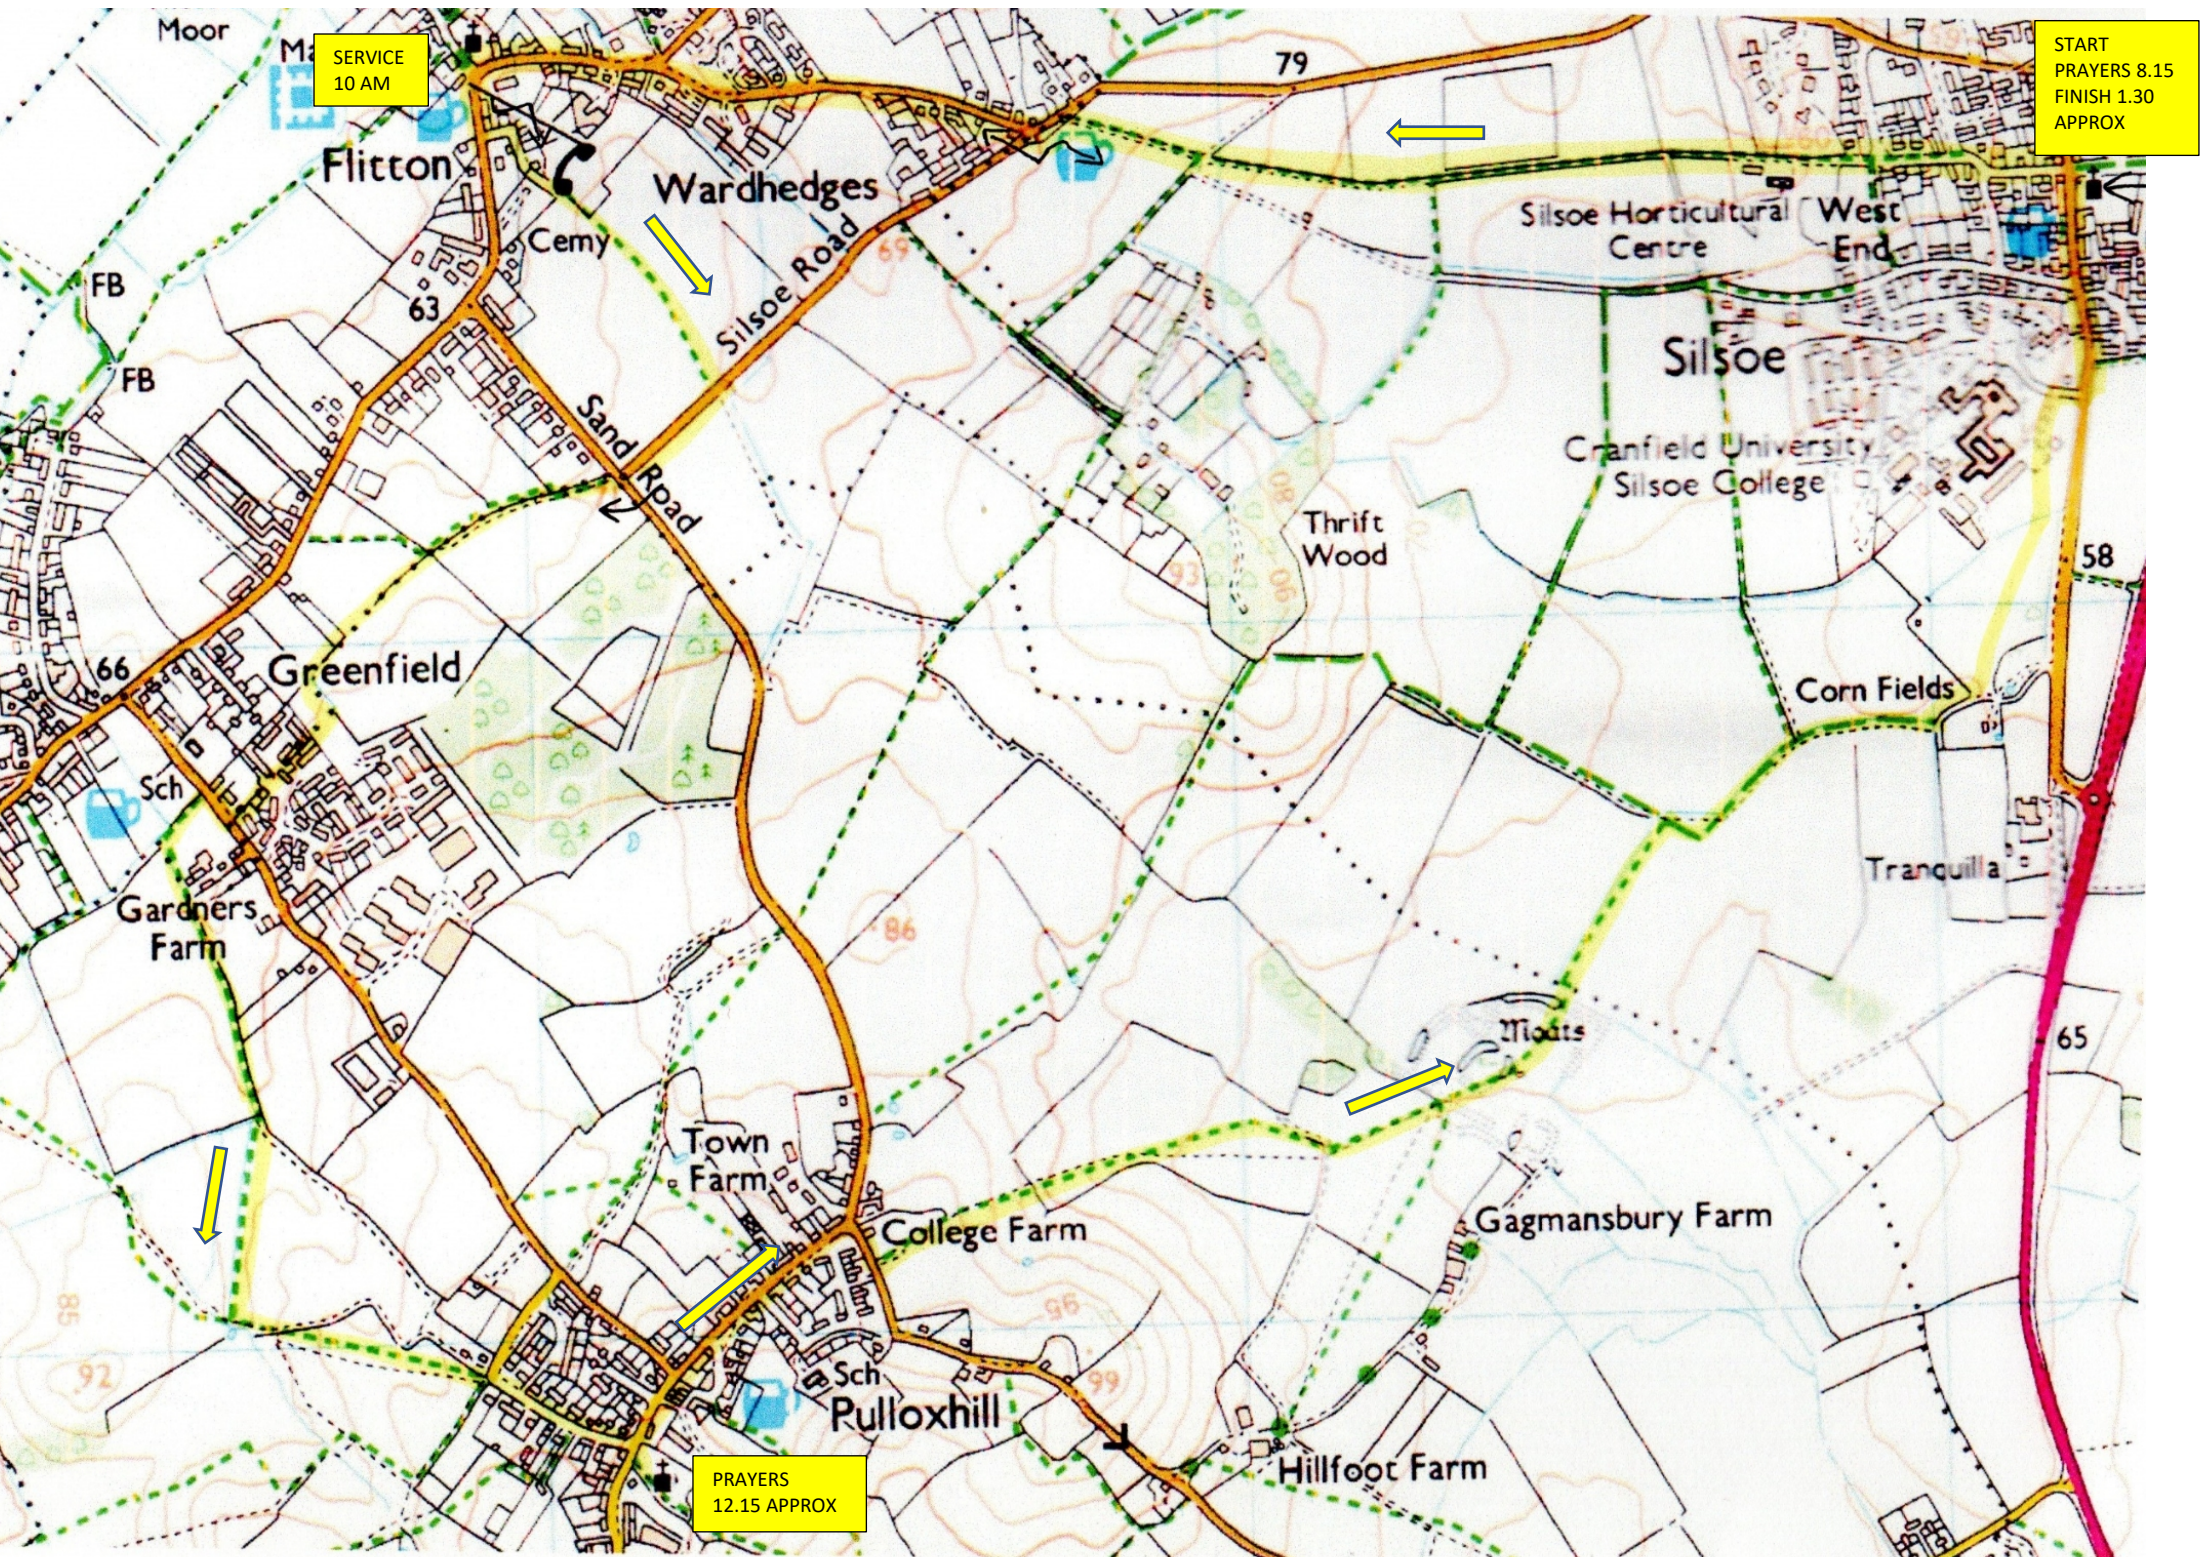

SERVICE
10 AM

START
PRAYERS 8.15
FINISH 1.30
APPROX

PRAYERS
12.15 APPROX